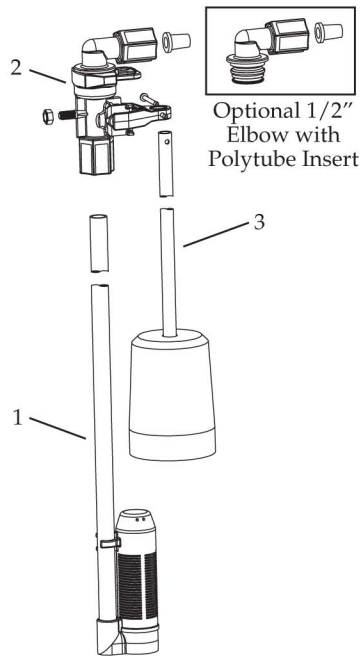

474 Safety Brine Valve System

Our 474 safety brine valve system incorporates the 474 air check assembly to provide higher flow rates and greater flexibility than traditional brine delivery systems. Featuring a 1/2" riser pipe, our 474

safety brine valve system is capable of providing brine draw and refill rates up to two gallons per minute when used with the optional 1/2" elbow. The 474 safety brine valve system can be used as a safety

back-up float or as the primary brine shut-off valve depending upon which float assembly you choose.

The 474 Safety Brine Valve System consists of three components which must be ordered separately:

1. 474 Air Check Assembly

The 474 air check assembly is available in three lengths; all risers are 1/2" in diameter. Please specify 48", 30.75", or 23" length when ordering. See order numbers below.

2. 474 Safety Brine Valve

The 474 safety brine valve includes a 3/8" elbow with polytube insert. An optional 1/2" elbow with polytube insert may be ordered separately.